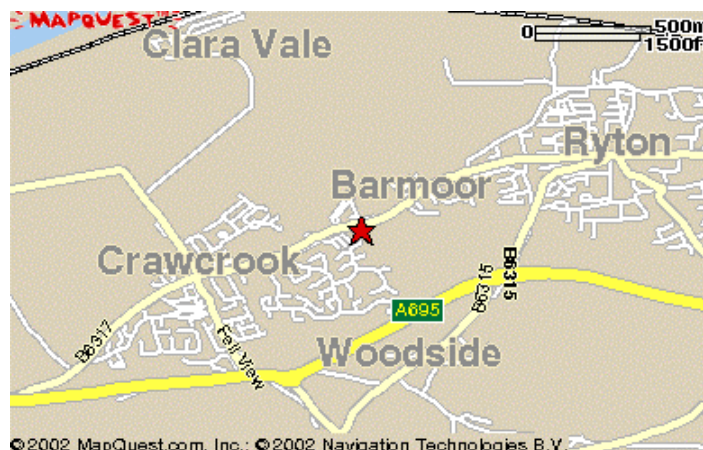

Ryton Rugby Football Club

How to find us

From the A1 (south):

After the Washington Services, the road divides (A1 to the left, motorway to the right). Bear left on the A1 past the Angel of the North.

Shortly after the Metro Centre, take the exit signposted A695 Blaydon. Continue on this road, going straight on at the roundabouts and get into the right hand lane on the approach to the Scotswood Bridge. When you reach a large roundabout next to McDonalds, take the third exit which is the B6317 to Ryton. Continue on through Ryton: as you leave Ryton, the club is on the left hand side.

From the A1 (north):

After passing Newcastle, take the exit signposted Blaydon. Take the second exit at the roundabout and turn right over the Scotswood Bridge, keeping in the right hand lane. Follow the long sweeping left hand curve back under the bridge. When you reach a large roundabout next to McDonalds, take the third exit which is the B6317 to Ryton. Continue on through Ryton: as you leave Ryton, the club is on the left hand side.